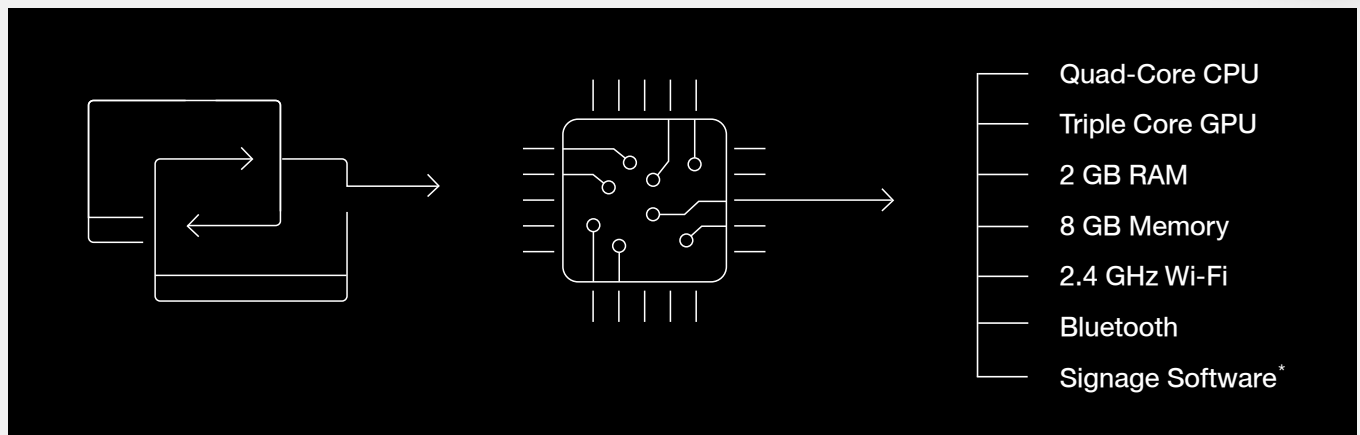

Android SOC

The built-in SOC is powered by Google's Android Platform, the series brings together the exceptional smart features and Google-certified built-in assistance tools to offer a superior viewing experience.